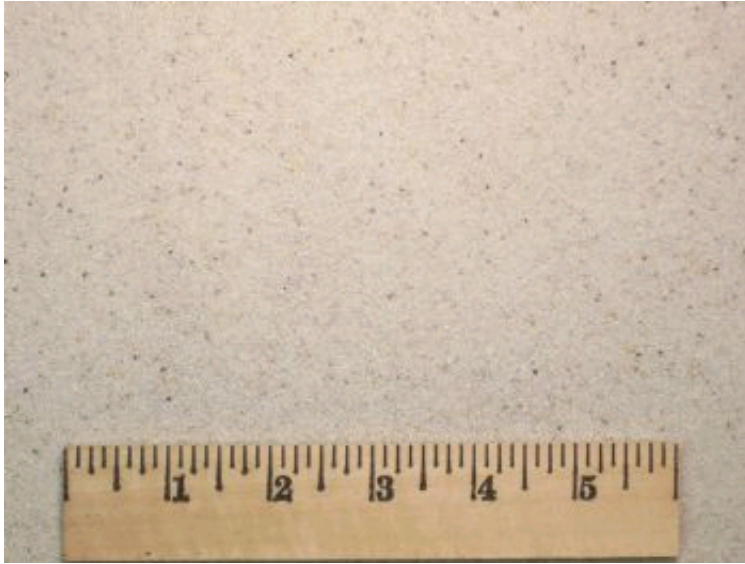

Gernatt ASPHALT PRODUCTS, INC

TAYLOR HOLLOW ROAD · P.O. BOX 400 · COLLINS, NEW YORK 14034 · (716) 532-337

Coarse Trap Sand

- * White Mason Sand
- * We produce this product at: Hanover

Item Description

White Silica Sand for golf course traps. Good for mixing with white cement for white mortar. Not recommended for sand box play sand.